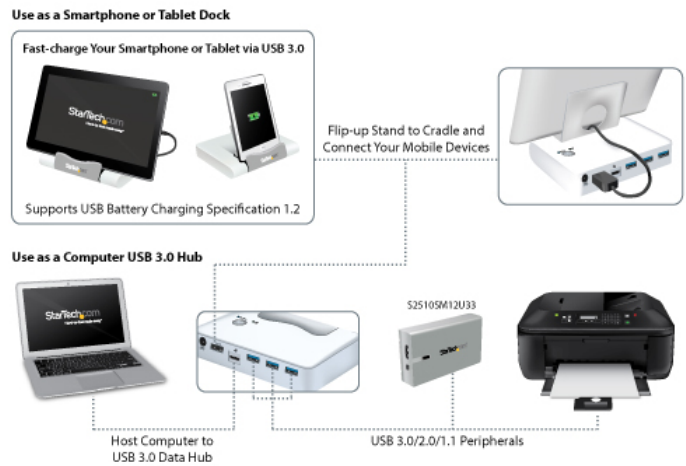

Application Diagram:

Backed by a StarTech.com 2-year warranty and free lifetime technical support.